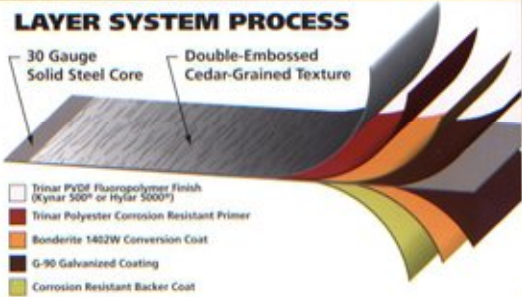

WITHSTANDS HARSH WEATHER • SIDEWALL OR ROOFING APPLICATION • CURB APPEAL • DURABLE

the next wave in

The beauty of traditional shingles — the strength and durability of steel.

ArrowLine's unique 4-way interlocking system withstands winds up to 160 mph, has the best hail rating available, and qualifies for lower insurance rates through some providers.

ArrowLine Permanent Metal Shingles are not just brute strength — they are available in 15 designer colors with matching trim for an aesthetic statement like none other.

Residential

• AFFORDABLE • PRACTICAL • CONTEMPORARY

INVESTMENT VALUE • LIFETIME WARRANTY •

Metal exteriors

Commercial

**Light
Commercial**

ArrowLine THE PERMANENT METAL SHINGLE-SHAKE

ArrowLine Permanent Metal Shingles™ were developed for residential and light-commercial installations, for roofing or sidewall applications. EDICO's new generation steel products and high-performance coil coatings enable ArrowLine Metal Shingles to be a cost-effective choice, environmentally safe and easy to install.

It's more than just an ordinary shingle. Unlike traditional roofing products, ArrowLine Shingles will not warp, split, peel or crack. Our products have been successfully tested in winds in excess of 100 mph. They easily withstand frigid north woods winters as well as the blistering southern sun. Coated with a deluxe KYNAR 500® finish to maximize color retention, ArrowLine Shingles are available in a full range of 15 standard colors. The unique double embossing pattern adds panel strength that are strong enough to be walked on and can be applied over an existing roof, thereby reducing installation costs.